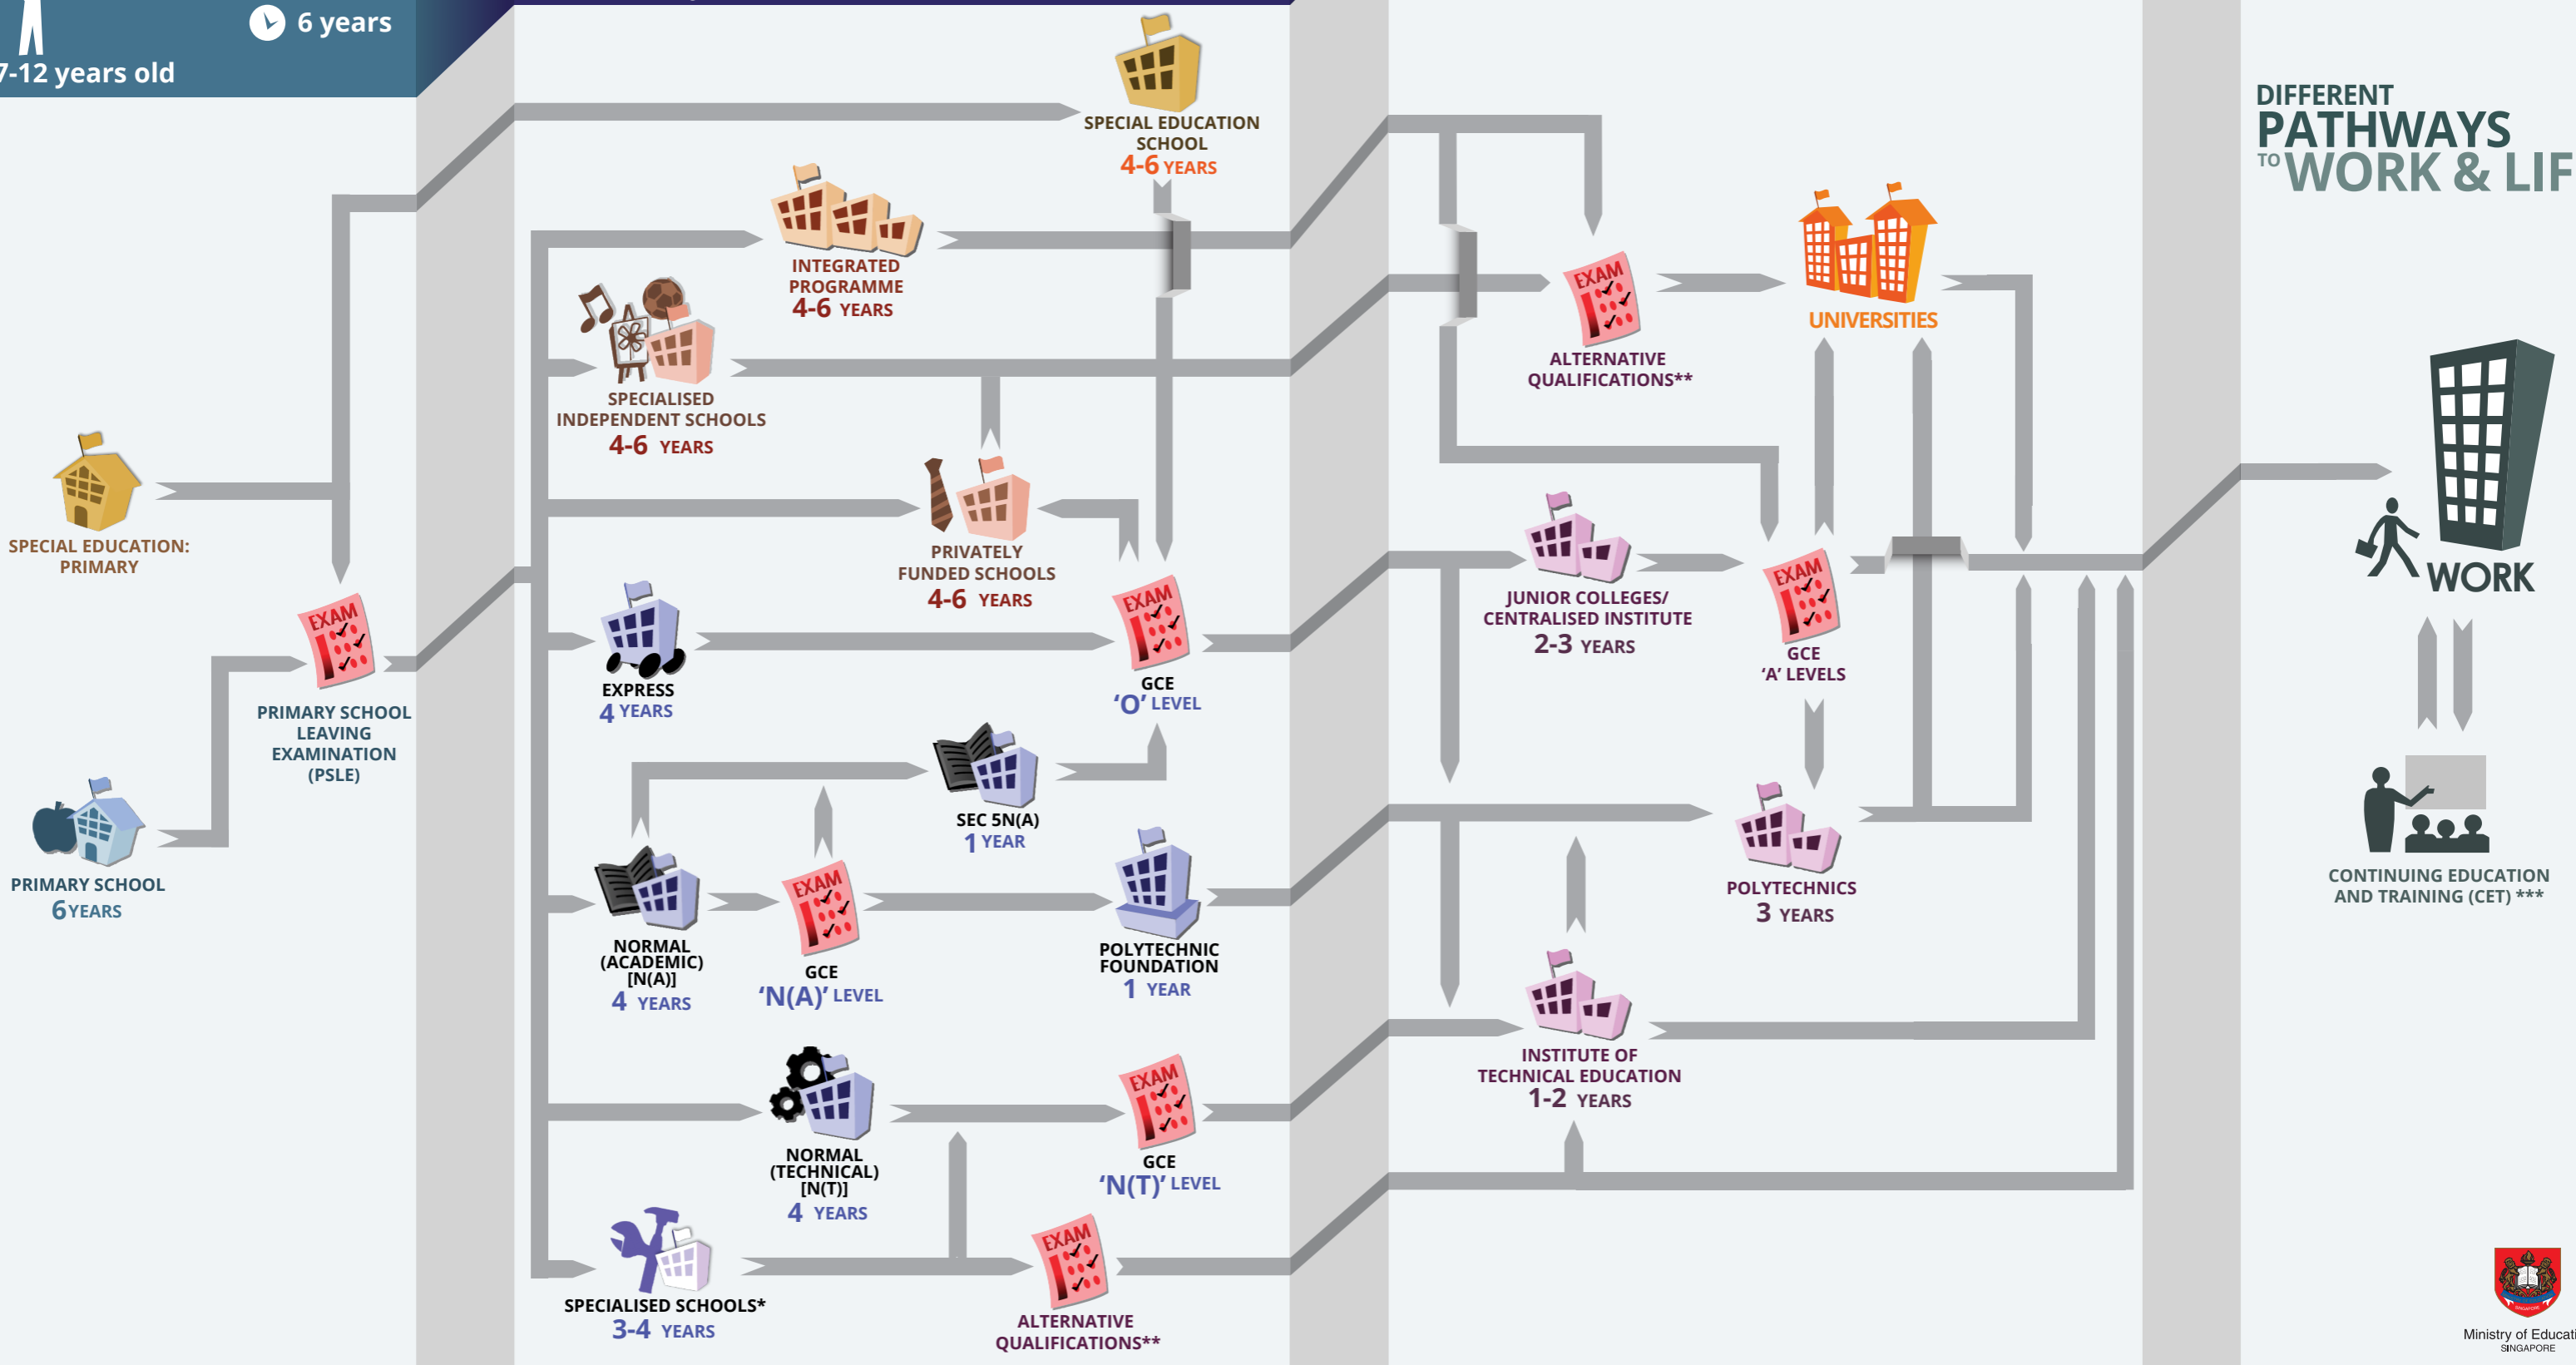

# THE SINGAPORE EDUCATION JOURNEY

The Singapore education system aims to help our students discover their talents, realise their potential, and develop a passion for learning that lasts through life. This infographic provides an overview of the Singapore education landscape.

## PRIMARY 7-12 years old 6 years

## SECONDARY 13-16 years old 4-5 years

## POST SECONDARY 17-22 years old 1-6 years

DIFFERENT PATHWAYS TO WORK & LIFE

\* **Specialised schools** offer customised programmes for students who are inclined towards hands-on and practical learning. These schools include Northlight School, Assumption Pathway School, Crest Secondary School and Spectra Secondary School, which is due to open in 2014.  
 \*\* **Alternative Qualifications** refer to qualifications not offered by the majority of mainstream schools in Singapore.  
 \*\*\* **Continuing Education and Training (CET)** is designed for adult learners or companies looking to upgrade the skills and knowledge of their employees.